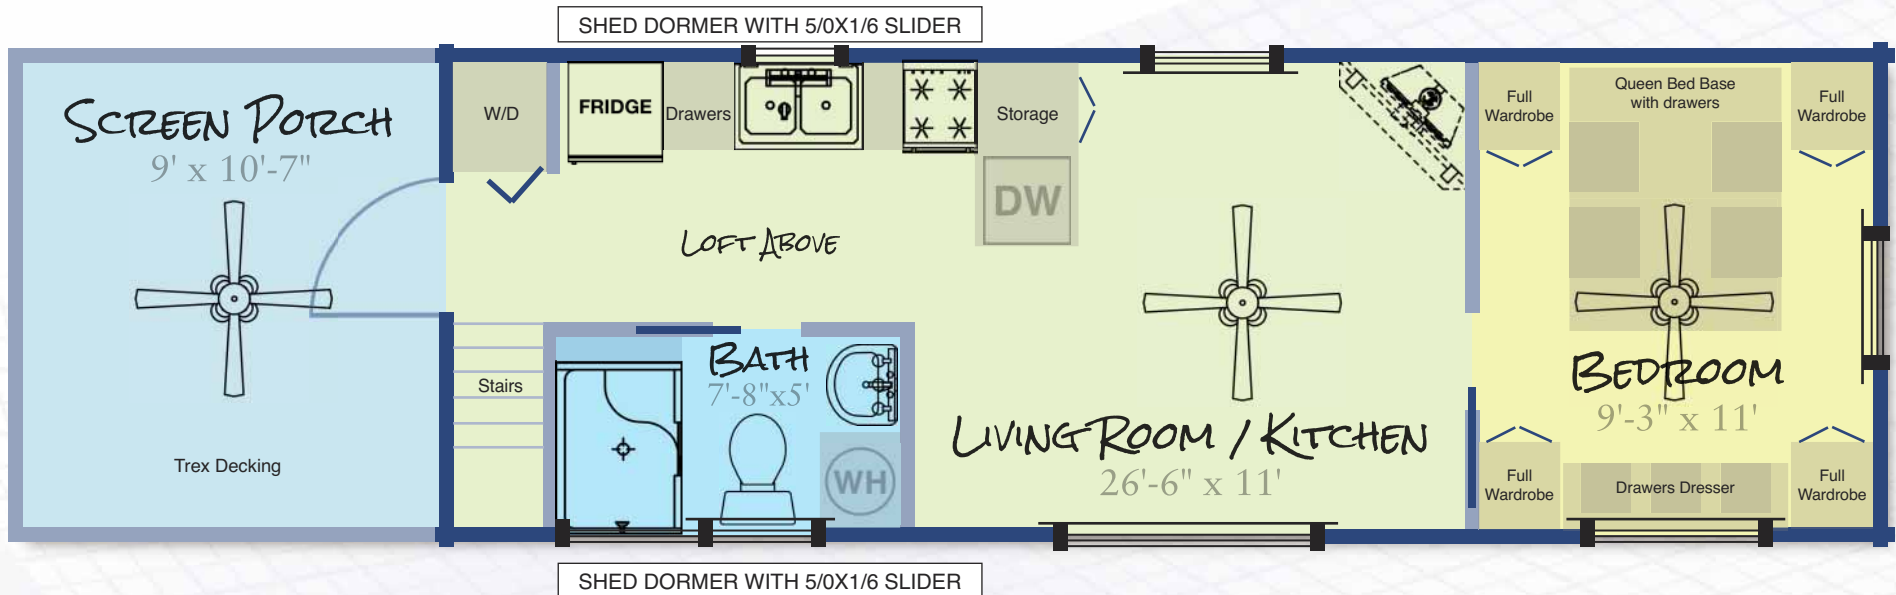

Greyson (Platinum) \$71,120

The Greyson is a simple spin on the Top-Line series plan. We simply moved the kitchen and bathroom down towards the entry door. Allowing the living room to be in the middle of the cabin and more inviting and open. These cabins are functional, high quality, and affordable. Don't over think it, these are all built with our high quality components so less is truly more.

OPTIONS INCLUDED IN PLAN:

Solid Log Construction (4 x 12)
10" Porch ext. Fan Light, OSR,
Screen, Trex decking, storm door
(2) Coats of long lasting stain w/bee treatment
7:12 Roof Pitch
45 year /29 gauge metal roof
Loft with dbl dormers, log stairs
Deep Cabinet over fridge
Luxury Vinyl Plank Flooring
(2) LED Recessed Lights in Kitchen
Granite or Quartz counter tops
SS Whirlpool Appliances full size
Large single bowl SS sink
(2) Solid Pine pocket Interior Door
Apartments size W/D
Comfort Height Toilet, Med. Cabinet
Winterizing valve
Belly receptacle

48" Shower
Breakfast bar with overhang/storage
Queen Bed Base w/storage and 6 dresser
drawers and (4) closets
(2) TV Jacks with mounts
100 Amp Service
Low E2 Vinyl Windows (white or almond)
28 Gallon Water Heater
R-19 Insulation Floor & Ceiling
Mitsubishi 20K Compressor w (2) Heads
(3) Ceiling fans (orb)
USB outlet beside bed
(8) LED eave lights
Corner linen cabinet
LP Fireplace w/rock below
Upgraded Lighting Package
Upgraded Plumbing Package
Gable Glass in BR

CUSTOMIZATION OPTIONS:

Triangular Dormer kitchen side	\$2,700
Add drawers in stairs	\$400
Glass shower door	\$400
Spice Rack in Hall	\$190
LP Rinnai Tankless water heater	\$1,088
Add entry door on kitchen wall	\$550
2" Faux Wood Blinds	\$600
Black or Bronze Vinyl Windows	\$1,900
Stain Rafter and Cabinet	\$1,645
Shutters	\$750
Cooper Metal backsplash	\$350